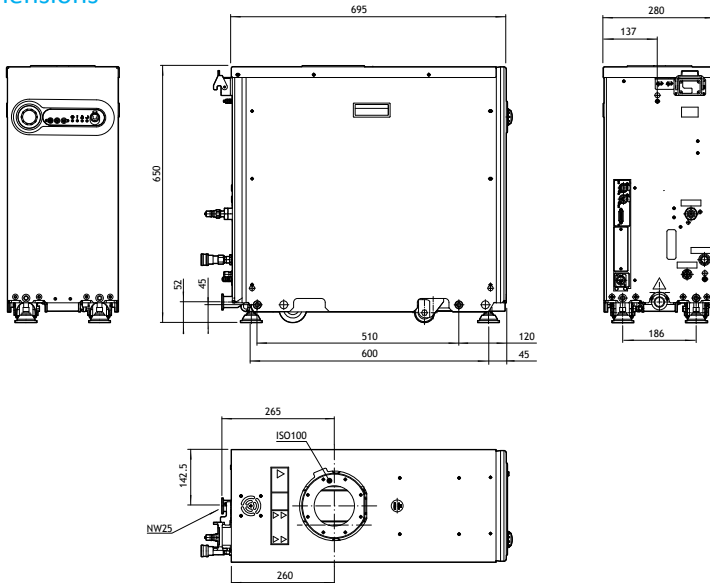

¹ Average power at ultimate pressure and 700T exhaust pressure

Technical data

		iXL1000	iXL1000N
Peak speed	m ³ /h/ cfm / l/min	930/547/15500	
Ultimate pressure (typical)	mbar / Torr / Pa	0.001/0.00075/0.1	
Power at ultimate ¹	kW	1	
Power in Green Mode	kW	0.05	
Inlet connection		ISO100	
Outlet connection		NW25	
Cooling water connection		3/8" Quick Connect	
Nitrogen connection		n/a	¼" tube fitting
Water flow ²	l/m	1.6	
Typical purge flow	slm	0	0-40 (default 10)
Weight	kg	167	168

¹ Average power at 700T exhaust pressure and zero purge
² Average at 20 °C water temperature and 20 °C ambient

Dimensions

Performance

Ordering information

Description	Order number
iXL1000 200-460 V 50/60 Hz	A54153020
iXL1000N 200-460 V 50/60 Hz	A54154020