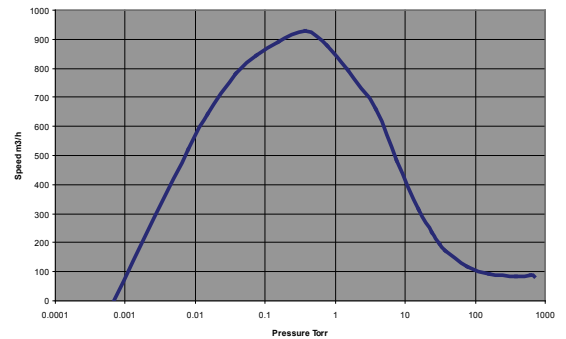

¹ Average power at ultimate pressure and 700T exhaust pressure

Technical data

		iXL1000	iXL1000N
Peak speed	m ³ /h/ cfm / l/min	930/547/15500	
Ultimate pressure (typical)	mbar / Torr / Pa	0.001/0.00075/0.1	
Power at ultimate ¹	kW	1	
Power in Green Mode	kW	0.05	
Inlet connection		ISO100	
Outlet connection		NW25	
Cooling water connection		3/8" Quick Connect	
Nitrogen connection		n/a	¼" tube fitting
Water flow ²	l/m	1.6	
Typical purge flow	slm	0	0-40 (default 10)
Weight	kg	167	168

¹ Average power at 700T exhaust pressure and zero purge
² Average at 20 °C water temperature and 20 °C ambient

Dimensions

Performance

Ordering information

Description	Order number
iXL1000 200-460 V 50/60 Hz	A54153020
iXL1000N 200-460 V 50/60 Hz	A54154020